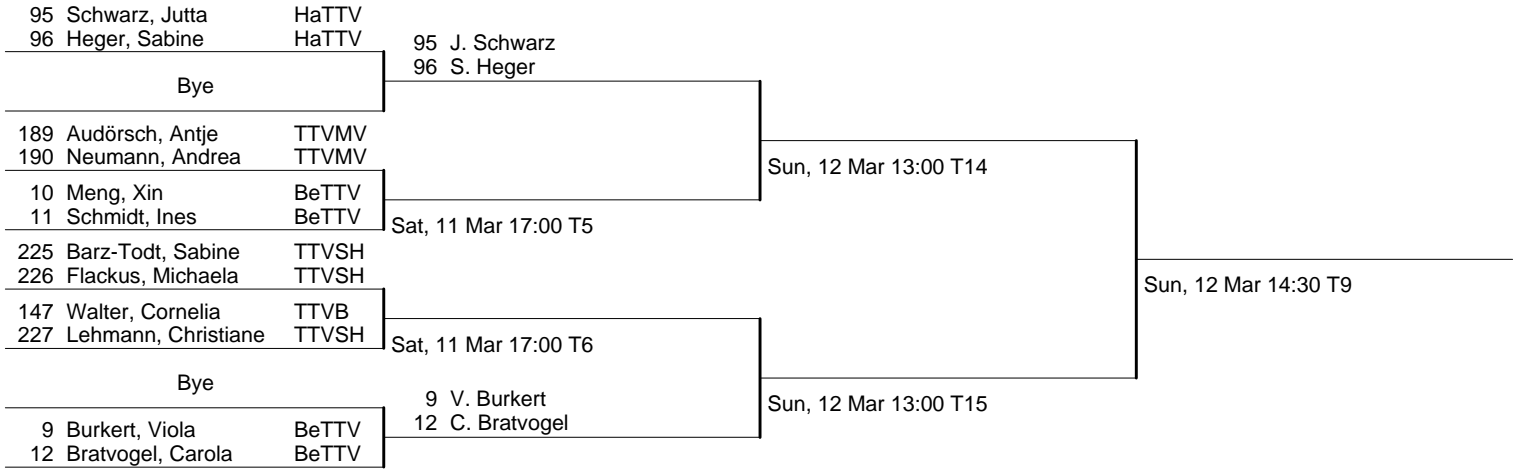

## Haupttrunde

1. Round

Semifinal

Final

|                         |       |                       |  |                       |
|-------------------------|-------|-----------------------|--|-----------------------|
| 69 Boy, Jessica         | FTTB  |                       |  |                       |
| 70 Pokrovskaya, Tatiana | FTTB  |                       |  |                       |
| 90 Bruchlos, Michaela   | HaTTV | Sat, 11 Mar 16:30 T30 |  |                       |
| 224 Grimm, Bente        | TTVSH |                       |  |                       |
| 187 Hoppert-Dinse, Anja | TTVMV | Sat, 11 Mar 16:30 T31 |  | Sun, 12 Mar 13:00 T12 |
| 188 Lochow, Yvonne      | TTVMV |                       |  |                       |
| 92 Jensen, Nura         | HaTTV | Sat, 11 Mar 16:30 T31 |  | Sun, 12 Mar 14:00 T13 |
| 94 Decker, Gitta        | HaTTV |                       |  |                       |
| 6 Smyshliaeva, Maria    | BeTTV | Sat, 11 Mar 16:30 T32 |  | Sun, 12 Mar 13:00 T13 |
| 7 Kaping, Ina           | BeTTV |                       |  |                       |
| 144 Stugk, Susanne      | TTVB  | Sat, 11 Mar 16:30 T32 |  | Sun, 12 Mar 13:00 T13 |
| 146 Ahlers, Susanne     | TTVB  |                       |  |                       |
| 8 Müller, Antonia       | BeTTV | Sat, 11 Mar 16:30 T33 |  |                       |
| 145 Ksink, Mandy        | TTVB  |                       |  |                       |
| 91 Opitz, Sandra        | HaTTV | Sat, 11 Mar 16:30 T33 |  |                       |
| 93 Decker, Katja        | HaTTV |                       |  |                       |

# Damen Doppel 50+

## Hauptrunde

1. Round

Semifinal

Final

**Damen Doppel 55+****Haupttrunde**

1. Round

Semifinal

Final